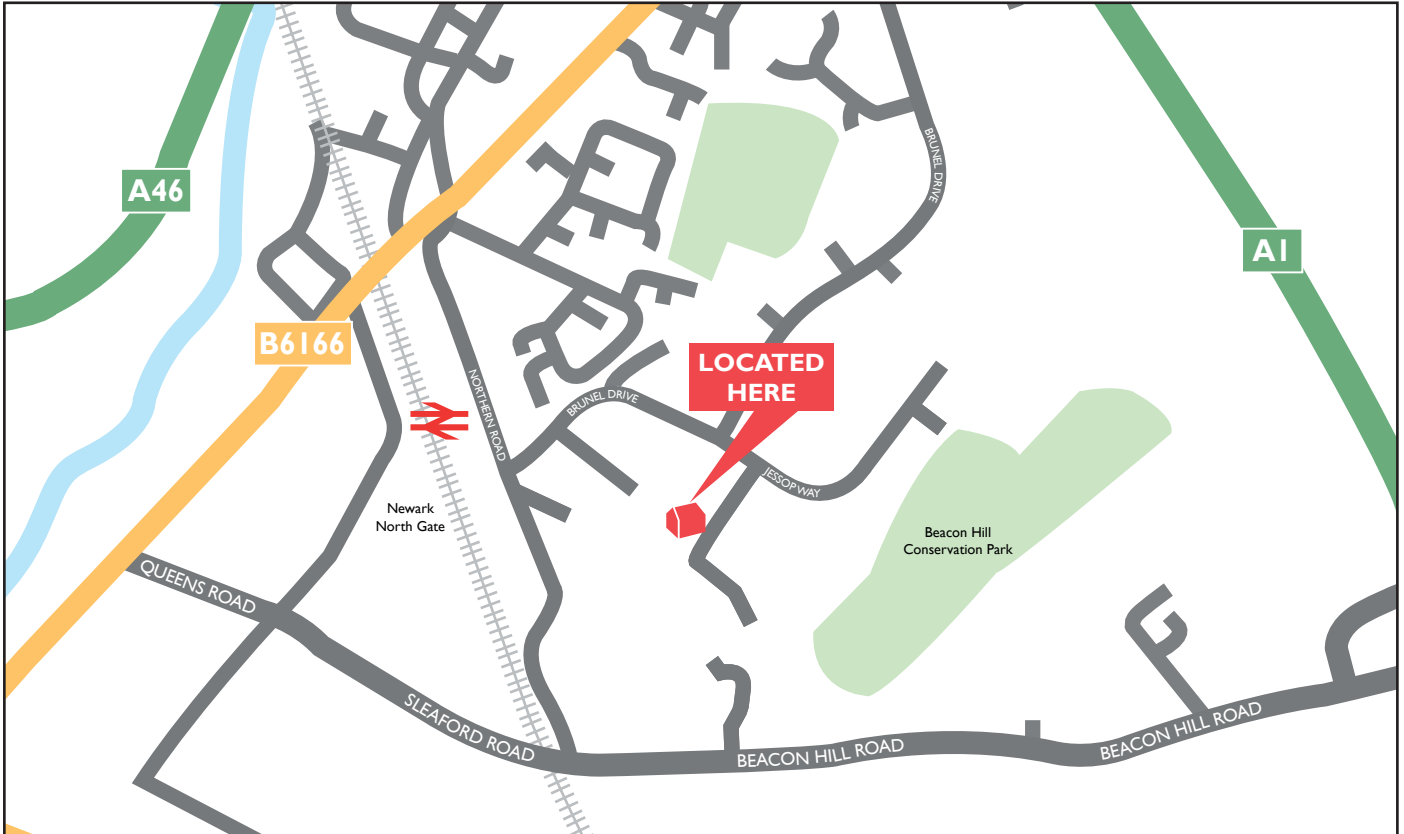

### Directions (Car)

#### From the A1 Northbound:

Leave the A1 at the junction signposted Newark Industrial/Show-ground  
At the roundabout take the second exit signposted Newark Town Centre  
Get in the left hand lane and at the set of traffic lights turn onto Brunel Drive  
Follow this road until you reach the mini roundabout  
Take the first exit onto Jessop Way  
The Everyday Champions Centre is situated on the right hand side

#### From the A1 Southbound:

Leave the A1 at the junction signposted Newark/Lincolnshire/A46/Sleaford A17  
At the roundabout take the first left  
Take the first left on the next roundabout signposted Newark Town Centre  
Get in the left hand lane and at the set of traffic lights turn onto Brunel Drive  
Follow this road until you reach the mini roundabout  
Take the first exit onto Jessop Way  
Turn immediate right onto Jessop Close  
The Everyday Champions Centre is situated on the right hand side

#### From the Newark Town Centre:

Follow the signs out of Newark signposted Lincoln A46  
Proceed over the railway bridge to a set of traffic lights (With Allwoods on the right hand side)  
Turn right onto Northern Road and follow the road until you see LA fitness on the right hand side  
Take this left onto Brunel Drive  
Follow the road until you reach the mini roundabout  
Take the second exit onto Jessop Way, then immediate right onto Jessop Close